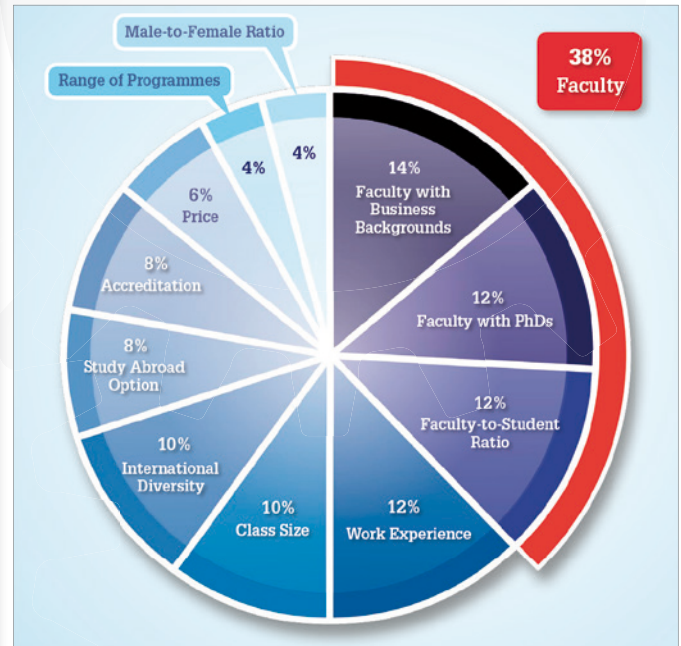

INTERNATIONAL GRADUATE FORUM GLOBAL TOP 20 MBA RANKINGS 2014

1	Copenhagen Business School	Europe
=2	ESADE Business School	Europe
=2	Audencia Nantes	Europe
=3	ENPC School of International Management	Europe
=3	EADA	Europe
4	La Salle University	North America
=5	ESMT	Europe
=5	University of Strathclyde	Europe
6	Victoria University Graduate School of Business	Australia
7	Queens University of Charlotte, McColl School of Business	North America
8	Ashridge Business School	Europe
9	IE Business School	Europe
10	Cranfield School of Management	Europe
11	Rochester-Bern	Europe
=12	Kent State University	North America
=12	Lancaster Management School	Europe
=13	Australian Institute of Business	Australia
=13	Monash University	Australia
=13	International University of Monaco	Europe
=14	University of Wollongong, Sydney Business School	Australia
=14	Jacksonville University	North America
=14	Lynchburg College	North America
=14	University of Rochester, Simon School of Business	North America
=14	IESE	Europe
=15	The University of Queensland Business School	Australia
=15	HHL Leipzig	Europe
=16	Fordham University, Graduate School of Business Administration	North America
=16	Paris School of Business	Europe
=16	University of Sydney Business School	Australia
=16	Melbourne Business School	Australia
=16	The University of Memphis	North America
=16	Porto Business School	Europe
=16	Mannheim Business School	Europe
=17	Macquarie University, Graduate School of Management	Australia
=17	Australian Catholic University	Australia
=17	CEU Business School	Europe
=17	Birmingham Business School	Europe
=17	ICN Business School	Europe
18	Kennesaw State University	North America
=19	Appalachian State University	North America
=19	Reykjavik University	Europe
=20	Deakin University	Australia
=20	California State University, San Bernardino	North America
=20	Brunel Business School	Europe

MBA Rankings KPIs criteria weighting

EMBA Rankings KPIs criteria weighting

INTERNATIONAL
GRADUATE
FORUM