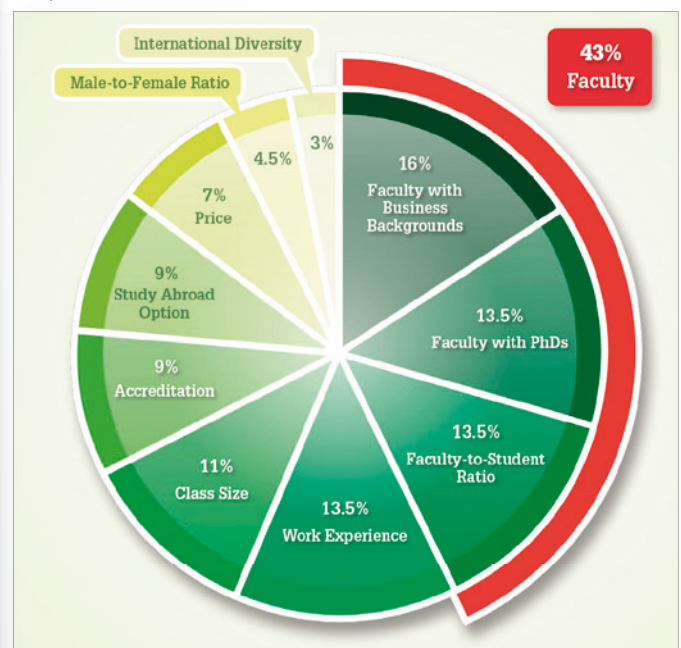

INTERNATIONAL GRADUATE FORUM GLOBAL TOP 20 MBA RANKINGS 2014

1	Copenhagen Business School	Europe
=2	ESADE Business School	Europe
=2	Audencia Nantes	Europe
=3	ENPC School of International Management	Europe
=3	EADA	Europe
4	La Salle University	North America
=5	ESMT	Europe
=5	University of Strathclyde	Europe
6	Victoria University Graduate School of Business	Australia
7	Queens University of Charlotte, McColl School of Business	North America
8	Ashridge Business School	Europe
9	IE Business School	Europe
10	Cranfield School of Management	Europe
11	Rochester-Bern	Europe
=12	Kent State University	North America
=12	Lancaster Management School	Europe
=13	Australian Institute of Business	Australia
=13	Monash University	Australia
=13	International University of Monaco	Europe
=14	University of Wollongong, Sydney Business School	Australia
=14	Jacksonville University	North America
=14	Lynchburg College	North America
=14	University of Rochester, Simon School of Business	North America
=14	IESE	Europe
=15	The University of Queensland Business School	Australia
=15	HHL Leipzig	Europe
=16	Fordham University, Graduate School of Business Administration	North America
=16	Paris School of Business	Europe
=16	University of Sydney Business School	Australia
=16	Melbourne Business School	Australia
=16	The University of Memphis	North America
=16	Porto Business School	Europe
=16	Mannheim Business School	Europe
=17	Macquarie University, Graduate School of Management	Australia
=17	Australian Catholic University	Australia
=17	CEU Business School	Europe
=17	Birmingham Business School	Europe
=17	ICN Business School	Europe
18	Kennesaw State University	North America
=19	Appalachian State University	North America
=19	Reykjavik University	Europe
=20	Deakin University	Australia
=20	California State University, San Bernardino	North America
=20	Brunel Business School	Europe

MBA Rankings KPIs criteria weighting

EMBA Rankings KPIs criteria weighting

INTERNATIONAL
GRADUATE
FORUM